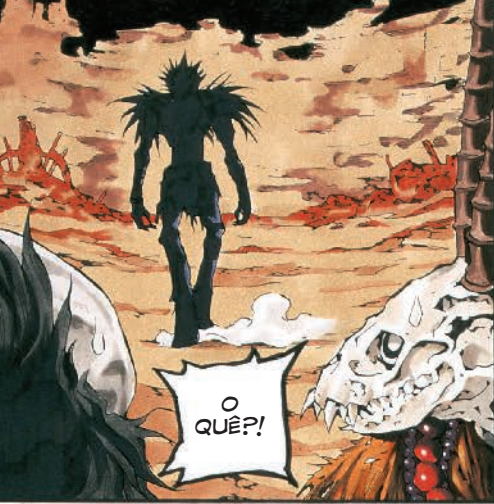

A black, winged figure with long, spiky hair and a spiked collar is falling upside down over a dense cityscape. The figure's body is dark and appears to be made of a textured material, possibly leather or metal. The city below is filled with numerous skyscrapers and buildings under a clear blue sky.

O Shinigami
deixou
cair um
caderno
no mundo
dos
humanos
...

A close-up, low-angle shot of the black, winged figure's face. The figure has large, yellow, circular eyes and a wide, menacing grin showing sharp, yellow teeth. The figure's skin is dark and textured, with spikes visible around the collar. The background is a bright, hazy sky.

... E
desencadeia
uma luta
feroz
entre
dois
escolhidos.

SIM. NO MUNDO DOS HUMANOS.

O QUÊ?!

SABES ONDE O DEIXASTE CAIR? KYAK KAK KAK!?

CABOOM

FUOOCH

HUM...

EH
EH
EH...